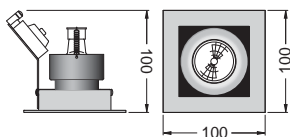

An innovative, directional, recessed down light system. Lamp recessed within an anti-glare baffle producing a 'dark light' effect for visual comfort and minimal glare. Magnetic lamp retention. Available in one, two or three light versions. Combination of finishes available, black inner section standard. Showerproof version available with glass front (non-directional). See 'other bits you will need' section for glass, louvres, firehoods, LED drivers and transformers.