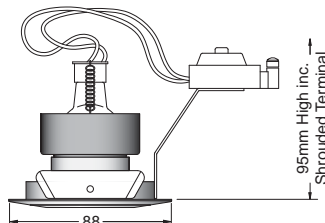

TYRELL 50 PRODUCT CODE:

2035- □□□ (fitting only)

7235- □□□ (fitting inc. M250 lamp and transformer)

2045- □□□ (240V 50W GU10 fitting only)

6235- □□□ (5W LED fitting excluding 12v transformer)

6635- □□□ (5W LED fitting including 12v transformer)

7275- □□□ (11W CFL low energy including lamp)

2075- □□□ (11W CFL low energy excluding lamp)

FINISH CODE: (add suffix to product code)

201 Polished Chrome	202 Satin Chrome	301 Polished Nickel	401 Polished Brass	500 Bronze	800 Paint to Spec	802 Matt White	803 Black Eggshell	804 Silver Metallic