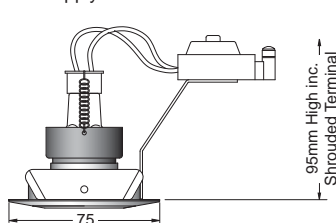

The original and still the best - a superbly engineered product, machined from solid aluminium and steel components. Directional recessed downlight. Lamp recessed within an anti-glare baffle producing a 'dark light' effect for visual comfort and minimal glare. Magnetic lamp retention to allow for front re-lamping. See 'other bits you will need' section for glass, louvres, firehoods and LED drivers. LED versions operate via 12v AC power supply.