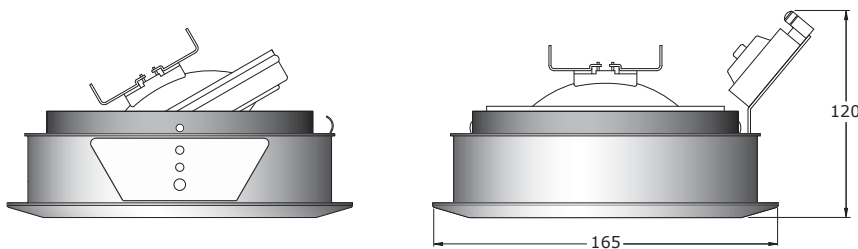

approx 1:1

Directional recessed downlight. Utilising Osram anti-glare lamp technology to provide maximum output with minimum dazzle. When fitted with glass lens, fitting becomes IP54 rated. Optional clear, sandblasted or coloured lenses available, see 'other bits you will need' section.

OSO PRODUCT CODE:

2023-□□□ (fitting only)

7223-□□□ (fitting inc. M161 lamp and transformer)

FINISH CODE: (add suffix to product code)

201 Polished Chrome	202 Satin Chrome	301 Polished Nickel	401 Polished Brass	500 Bronze	800 Paint to Spec	802 Matt White	803 Black Eggshell	804 Silver Metallic
---------------------------	------------------------	---------------------------	--------------------------	---------------	-------------------------	----------------------	--------------------------	---------------------------